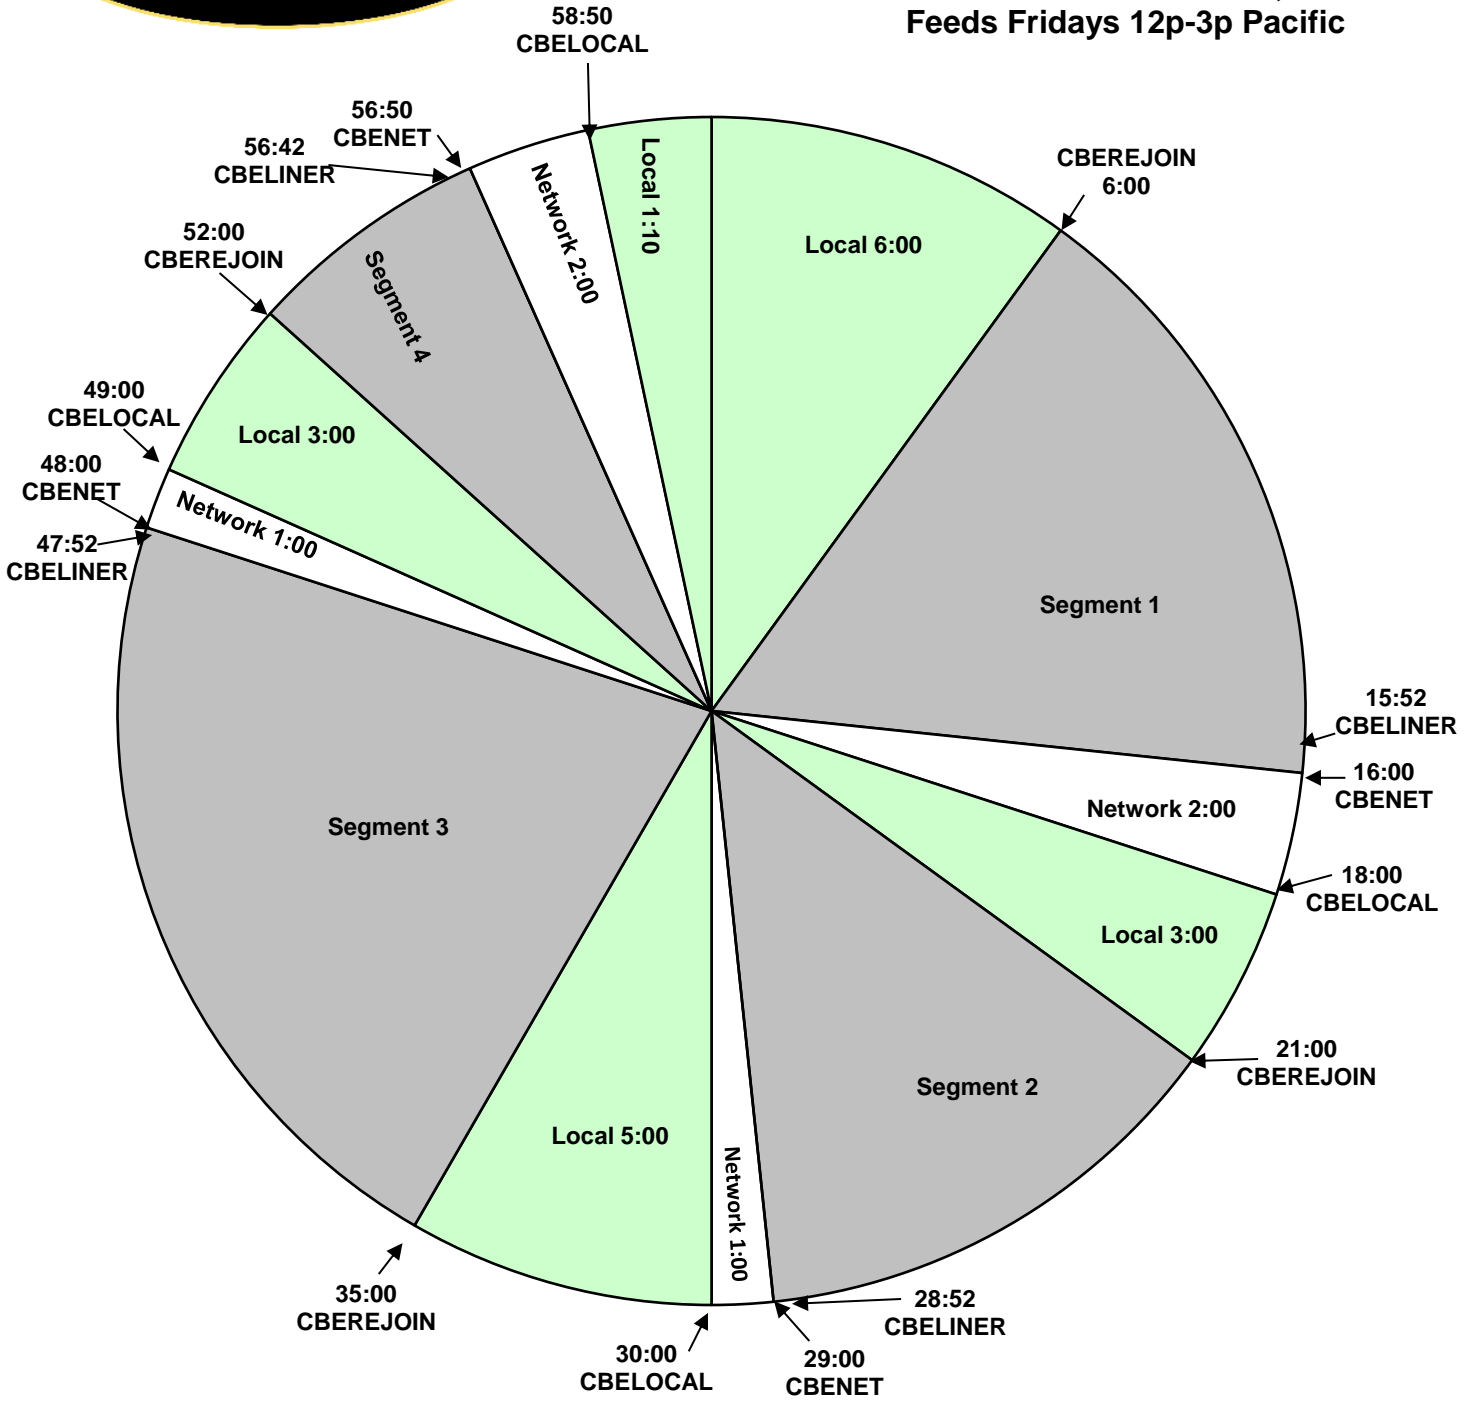

# Clay Travis and Buck Sexton Sound Off

## WEEKEND PROGRAM CLOCK

Premiere XDS PRO4-P Satellite

Effective Date: June 25th, 2021

Feeds Fridays 12p-3p Pacific

Hard outs for Local Breaks at 30:00 and 58:50.  
Other breaks float.

For Technical Assistance Call  
Premiere Network Operations Center: (800) 276-4431  
Technical Info: <http://engineering.premiereradio.com>

Local spot blocks will be filled with content from Clay and Buck, with the exception of the 58:50 TOH local which will be silent.

CBEREJOIN: local streaming start.  
CBELINER: :05 second local liner before network breaks.  
CBELocal: fires local break.  
:10 second rejoin bumpers follow all breaks  
CBENET: local streaming stop.